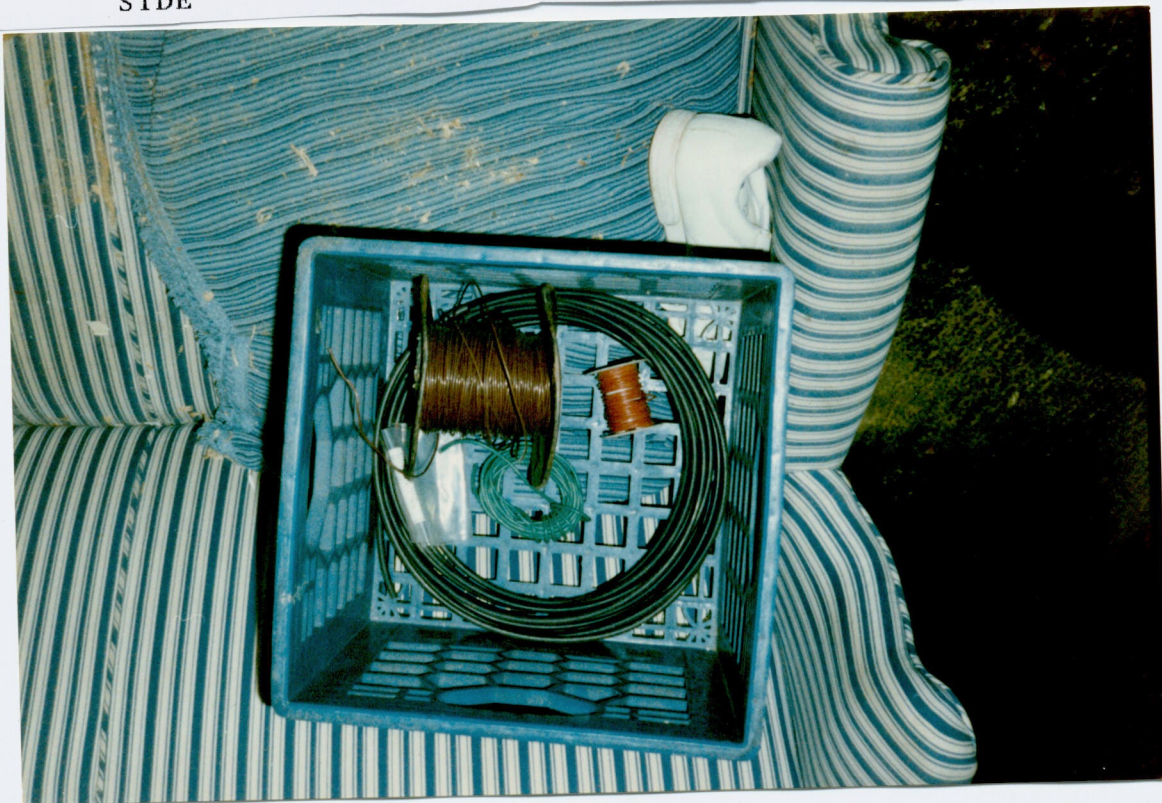

G-5 PHOTO SAME AS G-2, G-4 ONLY DIFFERENCE BEING THAT THE CONTAINER HOLDING THE MATCH HEADS IS NOW TURNED ON ITS SIDE

G-6 PHOTO OF MILK CRATE SITTING ON COUCH. IN THE MILK CRATE IS A SPOOL OF BROWN MULTI STRAND WIRE, A SPOOL OF RED COATED WIRE, A ROLL OF GREEN WIRE WHICH IS LEFT OVER FROM THE VIDEOCOM 7 METER DISH WHICH WAS INSTALLED IN 1988. ALSO A PLASTIC BAG.